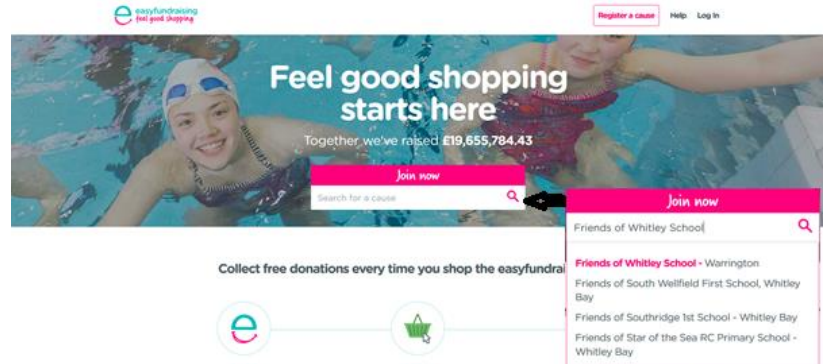

Thank you for your support

FoWS

Thousands of retailers, including **AMAZON & EBAY** will donate either a cash sum or a percentage of the purchase price (between 0.5% to 6%). Here are some examples of the supporting retailers. The full list is available on the [Easyfundraising](#) web site.

Below there are a number of screen shots to help you join, shop and raise funds.

1) Open your web browser and navigate to <https://www.easyfundraising.org.uk>. In the search box enter "Friends of Whitley School". Choices will appear in a drop down box, Double Click on "Friends of Whitley School - Warrington".