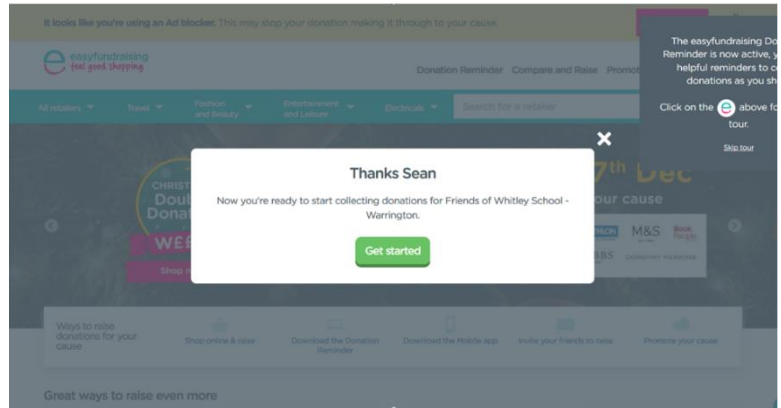

7) A confirmation screen will appear giving you the opportunity to take a tour of the shopping process or start shopping immediately.