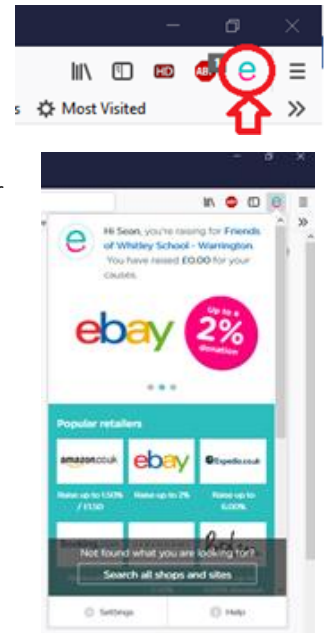

Shopping via Easyfundraising could not be easier. Open your web browser and click on the Easyfundraising icon in the top right hand corner of your screen.

A drop down box will appear, scroll down to see icons for popular retailers. Alternatively browse categories or enter the name of your preferred retailer via “Search all shops and sites”.

Any of the above will instantly take you to the retailer’s web site where you shop as normal.

Your donations will be claimed by Easyfundraising and credited to FoWS automatically. There is nothing more for you to do. If you want to see your donations building go to the Easyfundraising web site and click on “My Account”.

Every penny counts. If everyone can get behind this initiative it will really add up and make a big difference.

Thank you for your support - FoWS