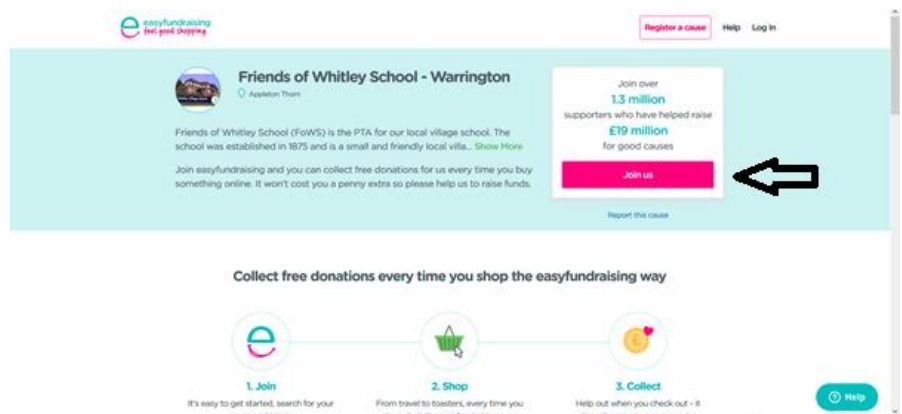

Below there are a number of screen shots to help you join, shop and raise funds.

1) Open your web browser and navigate to <https://www.easyfundraising.org.uk>. In the search box enter "Friends of Whitley School". Choices will appear in a drop down box, Double Click on "Friends of Whitley School - Warrington".

2) A further check screen will load with "Friends of Whitley School - Warrington" and photo of the school, Double Click to confirm.

3) A brief explanation of the cause will appear (see right), please click "Join Us"