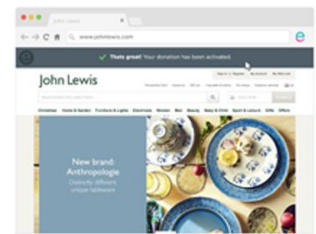

Create an account

[Continue with Facebook](#)

or

[Continue with Email](#)

Already registered?

[Log In](#)

Join the 1.2 million others

[Help](#)

4) You will be invited to create your own account (see left) either using your Facebook Account or your Email Address. Select your chosen method of enrollment and enter your details, including name, email address and your chosen password. Click "Create my account".

5) Next click "Get the Donation Reminder". This will download an app onto your web browser which allows Easyfundraising to collect a donation from the retailer for the school based on what you have spent.

You're almost there, well done!

[Get the Donation Reminder](#)

No Thanks

Firefox prevented this site from asking you to install software on your computer.

The Donation Reminder is now installing...

Here's what's going to happen in a moment

Step 1 - Allow

First a drop-down will appear at the top left of the window. Click 'Allow'.

Step 2 - Install

Then another drop-down will appear. Click 'Install'.

Step 3 - Restart Firefox

Finally, the last message will appear. Click 'Restart Now'.

If your download doesn't begin, click [here](#) to retry

[Okay, I've done that](#)

© 2017 easyfundraising.org.uk. All rights reserved.

[Help](#)

6) The installation process of the Donation Reminder may vary dependent on the web browser you use. Clear instruction of each step will be provided on screen to talk you through the process (see example for Firefox left).