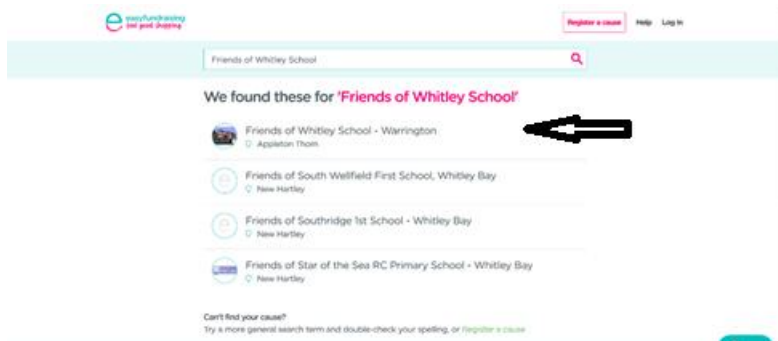

Below there are a number of screen shots to help you join, shop and raise funds.

1) Open your web browser and navigate to <https://www.easyfundraising.org.uk>. In the search box enter "Friends of Whitley School". Choices will appear in a drop down box, Double Click on "Friends of Whitley School - Warrington".